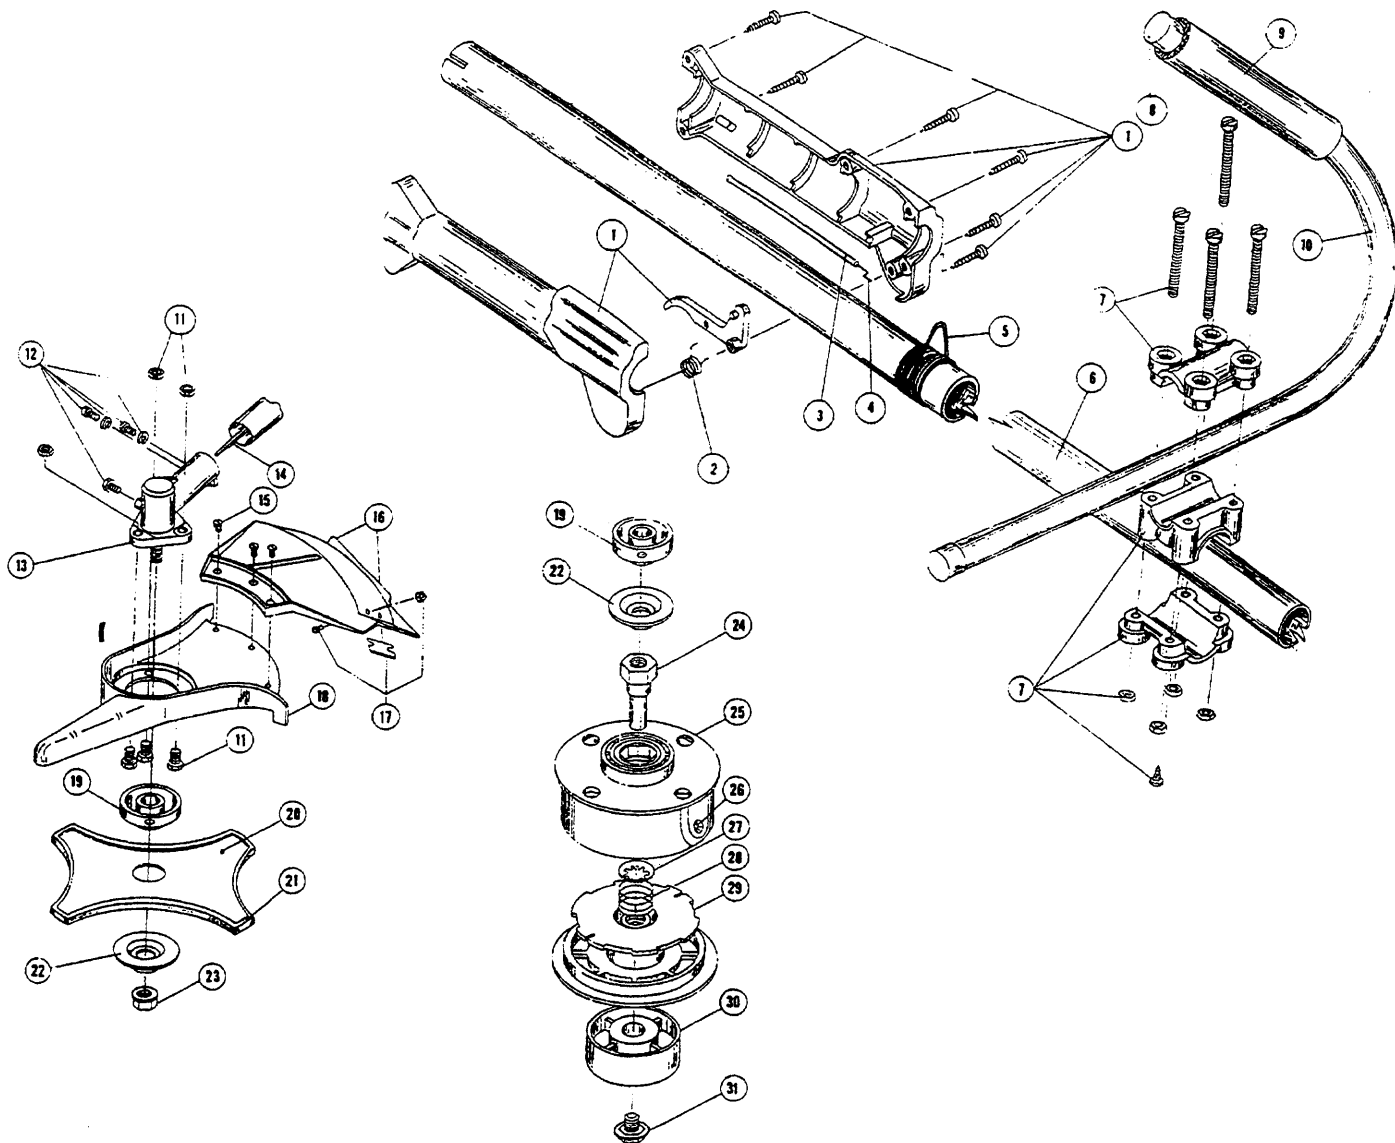

The above part numbers are for serial numbers 102066941 thru 203096320.

BOOM & TRIMMER PARTS - RYOBI 780r-1

Item	Part No.	Description
1	180017	Throttle Housing and Trigger Assembly
2	610314	Throttle Trigger Spring
3	180021	Throttle Cable Housing
4	180127	Throttle Cable
5	610327	Shoulder Strap Clamp
6	147486	Drive Shaft Housing Assembly
7	683295	Handle Bracket Assembly
8	612021	Tube Closure
9	612831	Grip
10	683870	J-Handle Assembly (includes items 8 and 9)
11	147539	Guard Mount Screws
12	147677	Mounting Hardware and Grease Plug Set
13	147488	Gear Box Assembly (items 14-16, 32)
14	147542	Flexible Drive Shaft
15	683304	Guard Mounting Screws
16	683299	Guard and Blade Assembly
17	682061	Blade Assembly
18	147492	Guard Mount
19	147489	Blade Driver
20	145873	Blade
21	147670	Blade Tooth Cover
22	147490	Lower Retaining Washer

Item	Part No.	Description
23	147491	Lock Nut
24	612483	Spool Shaft
25	147494	Outer Spool and Eyelet Assembly
26	145566	Eyelet
27	612026	Retainer (10 pack)
28	610636	Spring
29	147495	Inner Reel
30	147496	Bump Head Knob Assembly
31	147676	Bump Head Bolt
*	682075	Shoulder Strap Assembly
*	147541	IDC 2-Cycle Oil (4 oz. can)
*	147299	Locking Rod Tool
*	147498	Complete Head Assembly (items 24-31)
*	683628	Combination Wrench