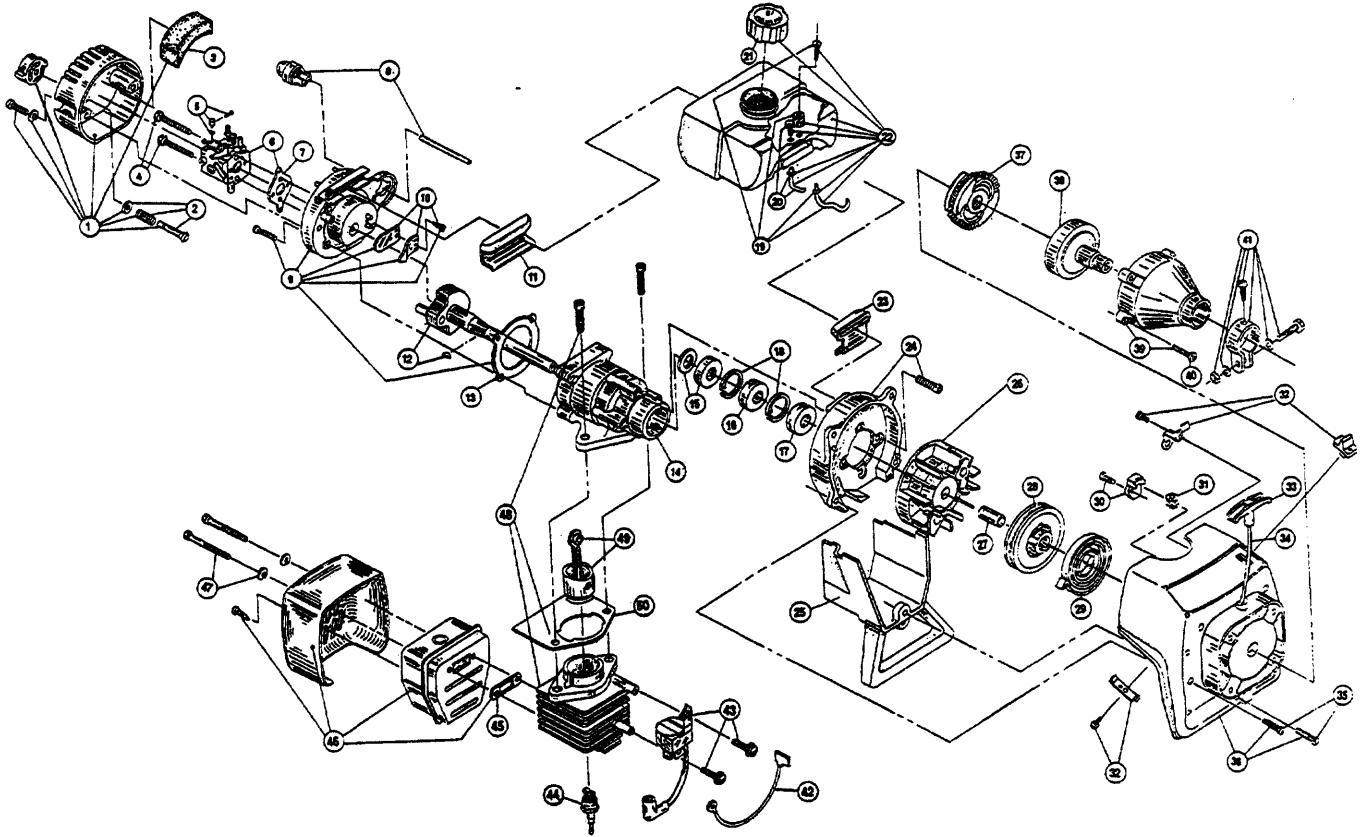

ENGINE PARTS - RYOBI 780r-1

Item	Part No.	Description	Item	Part No.	Description
1	683414	Carburetor/Air Cleaner Cover Assembly (includes items 2 and 3)	33	610300	Pull Handle
2	682052	Choke Knob Assembly	34	613103	Rope
3	610312	Air Cleaner Filter	35	147544	Starter Housing Screw Set
4	682505	Carburetor Mounting Screw Assembly	36	180101	Starter Housing Assembly
5	682048	Throttle Adjustment Assembly (Walbro)	37	153591	Clutch Rotor Assembly
6	147640	Throttle Adjustment Assembly (Tillotson)	38	153592	Clutch Drum Assembly
7	147602	Carburetor Assembly	39	180098	Clutch Cover Assembly
8	610675	Carburetor Gasket (10 pack)	40	145888	Clutch Cover Screw Assembly
9	683974	Primer and Hose Assembly	41	153597	Upper Clamp Assembly
10	180033	Carburetor Mount Assembly	42	180036	Wire Lead
11	147573	Reed Assembly	43	683390	Module Assembly
12	612134	Rear Mounting Pad	44	610311	Spark Plug
13	180022	Power Shaft Assembly	45	610672	Exhaust Gasket (10 pack)
14	612115	Carburetor Mount Gasket (10 pack)	46	180119	Muffler Assembly
15	147015	Crankcase	47	147575	Muffler Mounting Bolt Assembly
16	682041	Inner Bearing Assembly	48	180063	Cylinder Assembly
17	610309	Seal	49	147012	Piston and Rod Assembly
18	610308	Outer Bearing Assembly	50	145564	Cylinder Gasket (10 pack)
19	682040	Snap Ring Assembly	*	180034	Engine Hardware Kit
20	682039	Fuel Line Assembly	*	180011	Engine Gasket Kit
21	147290	Return Line Assembly	*	153308	O.E.M. Carburetor Repair Kit (Walbro)
22	180000	Fuel Cap Assembly	*	147170	O.E.M. Carburetor Repair Kit (Tillotson)
23	147580	Fuel Tank Assembly (includes items 19-21)	*	153309	Gasket-Diaphragm Repair Kit (Walbro)
24	145308	Front Mounting Pad	*	147171	Gasket-Diaphragm Repair Kit (Tillotson)
25	153520	Shroud Assembly	*	682507	Piston Ring
26	683078	Shroud Extension and Stand	*	180027	Short Block Assembly (items 12, 14-18, 48-50)
27	153624	Flywheel Assembly	*	180026	Crankcase Service Assembly (items 12, 14-18)
28	145918	Spacer	*	610676	Flywheel Key (10 pack)
29	683856	Recoil Pulley Assembly	*		not shown
30	613102	Recoil Spring			
31	153644	Pulley Retainer Assembly			
32	611061	Rope Guide			
	180035	Switch Assembly			

The above part numbers are for serial numbers 102066941 thru 203096320.